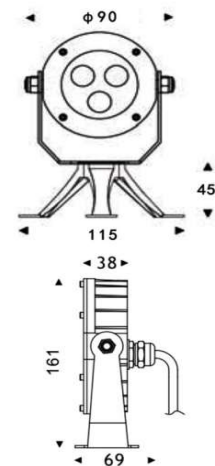

Sovitron Interior Pvt.Ltd.

Model Name

EDGE-5010/ DL-OBL-5010-6

Description

UNDER WATER LIGHT

Technical description

Image

Dimension

Dia=90mm
H=38mm

Frame

Aluminum die cast

Color Tempertaure

3000K

Power

6W

Total Luminous Flux

L70 minimum at 50,000
burning hours

Dimension diagram

Remarks:-

Address: Plot #7 Saroorpur-Nangla Industrial Area,Ballabgarh-Sohna Road,Faridabad-121005

Email: info@sovitron.com